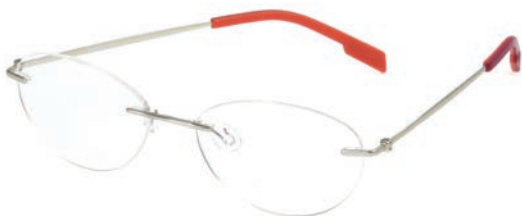

R7007 BRG
FRAME • SATIN SILVER
TIPS • BURGUNDY